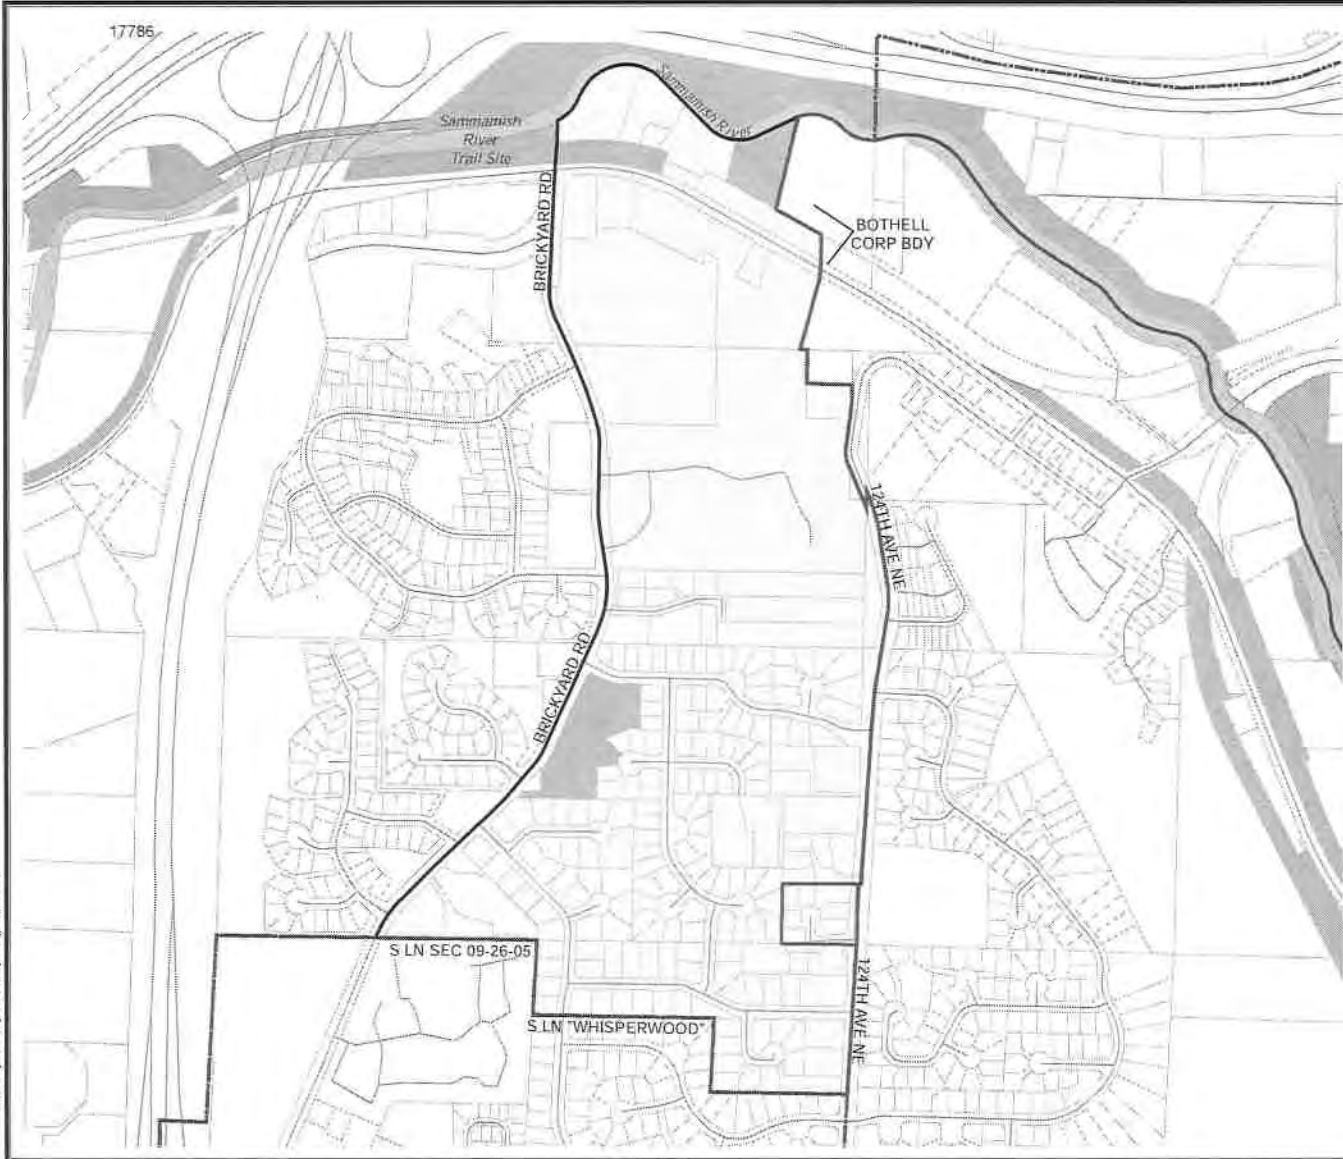

17786

2014 Precinct Alterations

Code	Precinct Name	LG	CG	CC
2495	BOT 01-2495	1	1	1
3622	BING*	1	1	1
2495	BOT 01-2495	1	1	1

Legend

- Legislative District Boundaries
- Congressional District Boundaries
- Council District Boundaries
- New Precinct
- Old Precinct(s)

Census Tract:	S-T-R:
Tract 021905	09-26-05