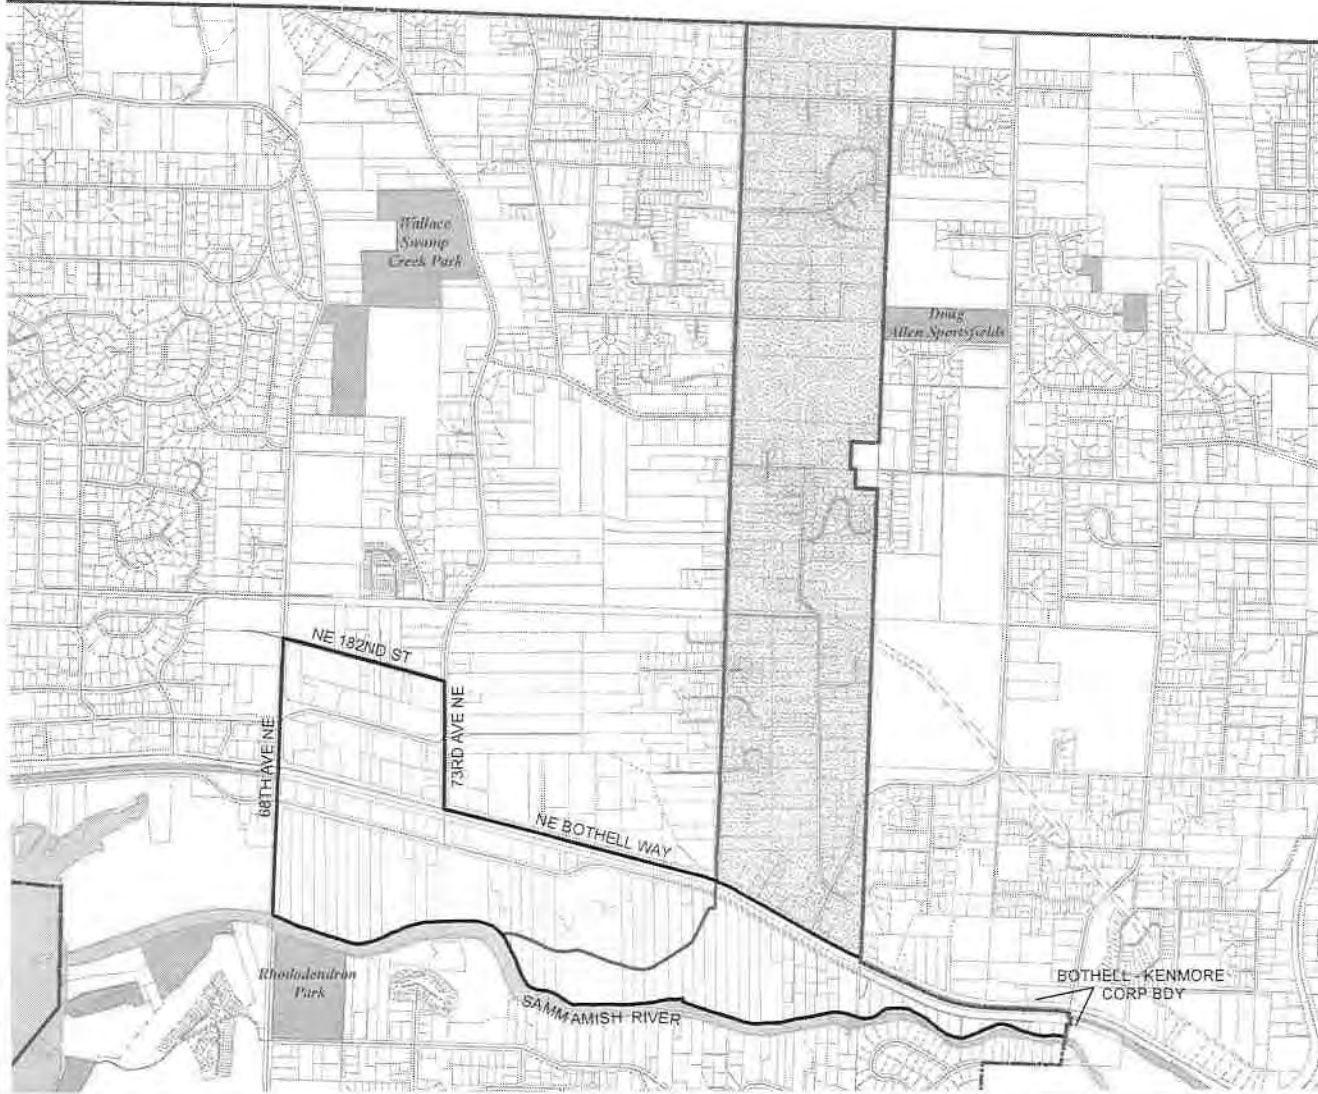

Path: \\Kend\Projects\Projects\KMR_46_0573.mxd

2014 Precinct Alterations

Code	Precinct Name	LG	CG	CC
0573	KMR 46-0573	46	1	1
0573	KMR 46-0573	46	1	1
1147	KMR 46-1147	46	1	1

Legend

- Legislative District Boundaries
- Congressional District Boundaries
- Council District Boundaries
- New Precinct
- Old Precinct(s)

Census Tract:	S-T-R:
Tract 021700	12-26-04