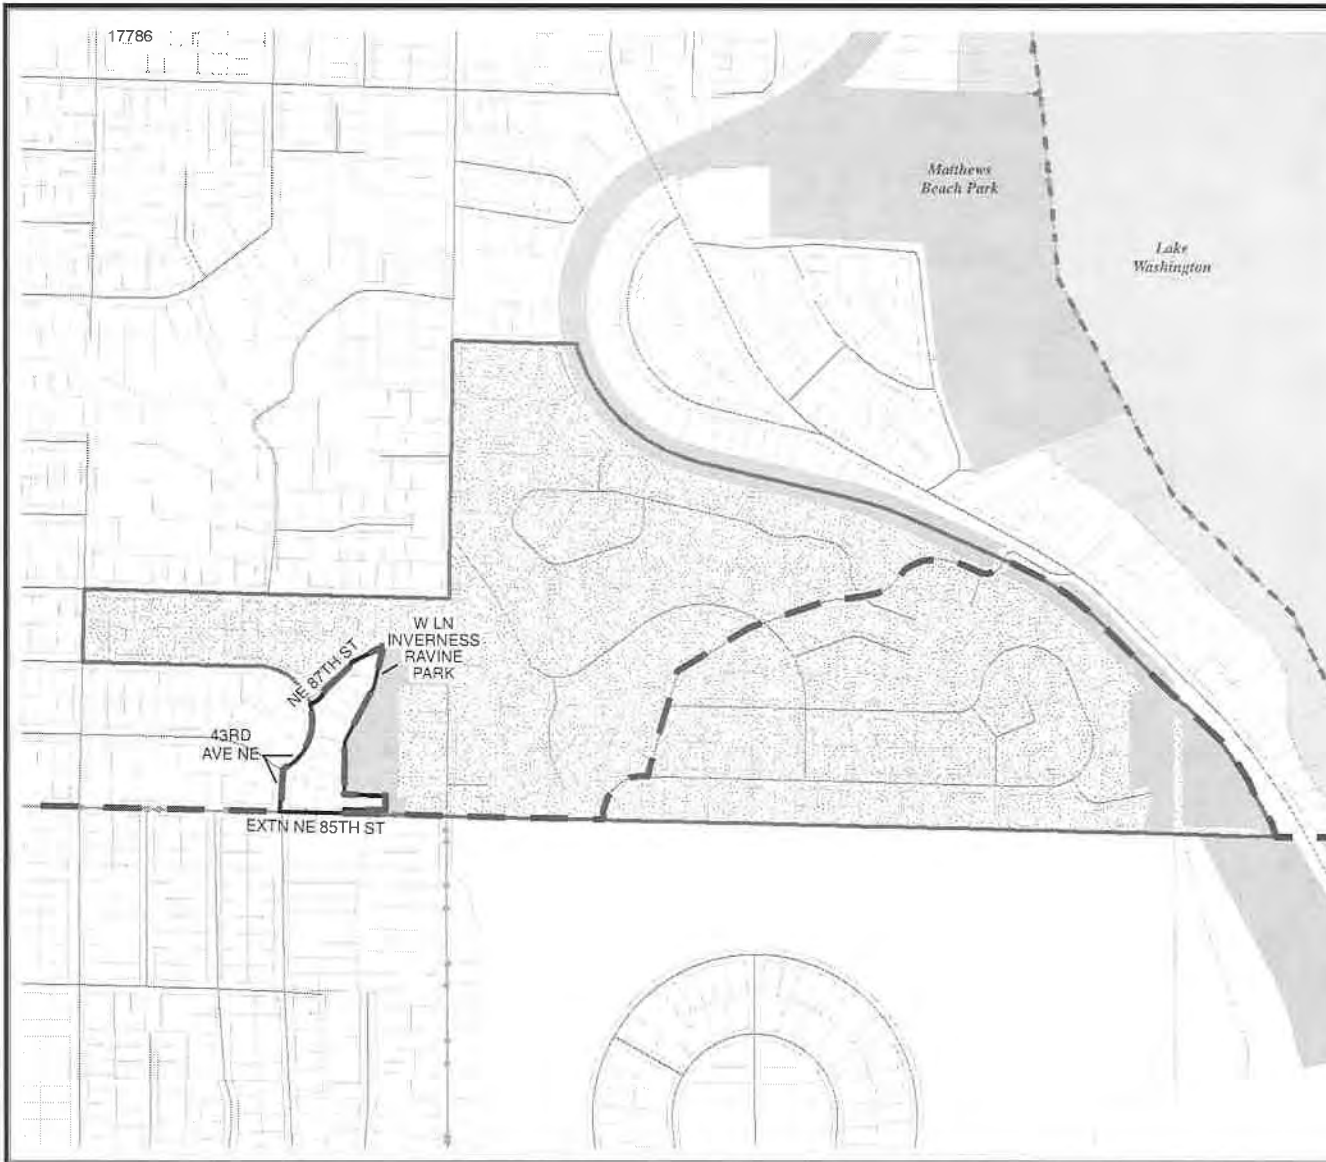

2014 Precinct Alterations

Seattle City Council Districts

Code	Precinct Name	LG	CG	CC
3688	SEA 46-3688	46	7	1
2378	SEA 46-2378	46	7	1

Legend

- Legislative District Boundaries
- Congressional District Boundaries
- Council District Boundaries
- Seattle City Council District Boundaries
- Seattle School Director District Boundaries
- New Precinct
- Old Precinct(s)

Census Tract:	S-T-R:
Tract 002400	34-26-04