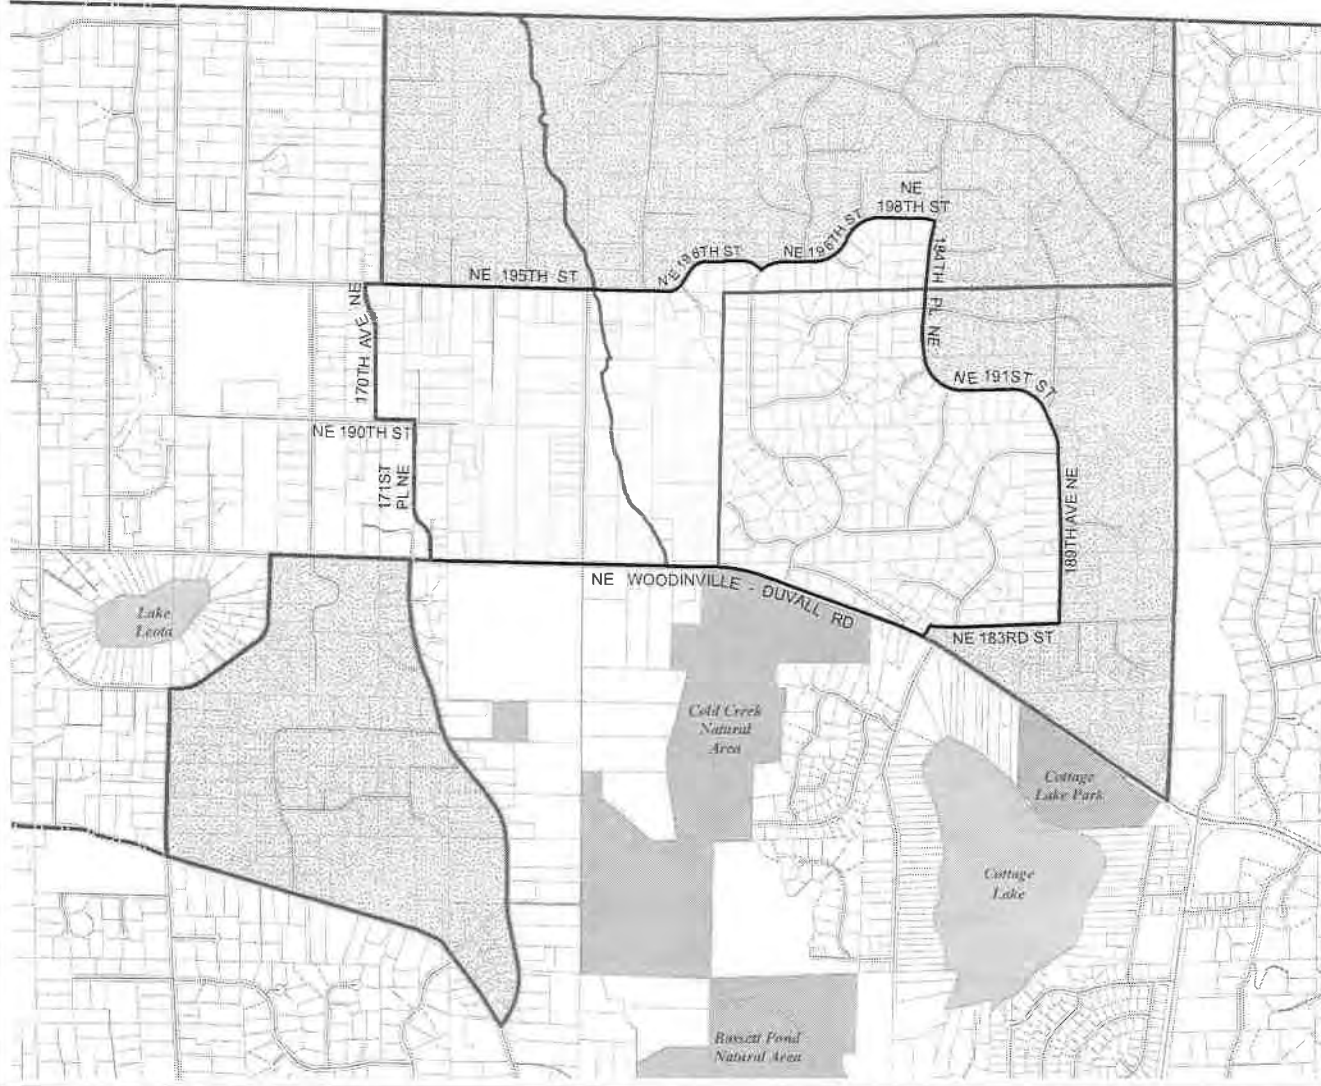

2014 Precinct Alterations

Code	Precinct Name	LG	CG	CC
0834	ELSOM	45	1	3
0834	ELSOM	45	1	3
2487	LAKE LEOTA	45	1	3
2594	NAPOLEON	45	1	3

Legend

- Legislative District Boundaries
- Congressional District Boundaries
- Council District Boundaries
- New Precinct
- Old Precinct(s)

Census Tract:	S-T-R:
Tract 032307	01-26-05