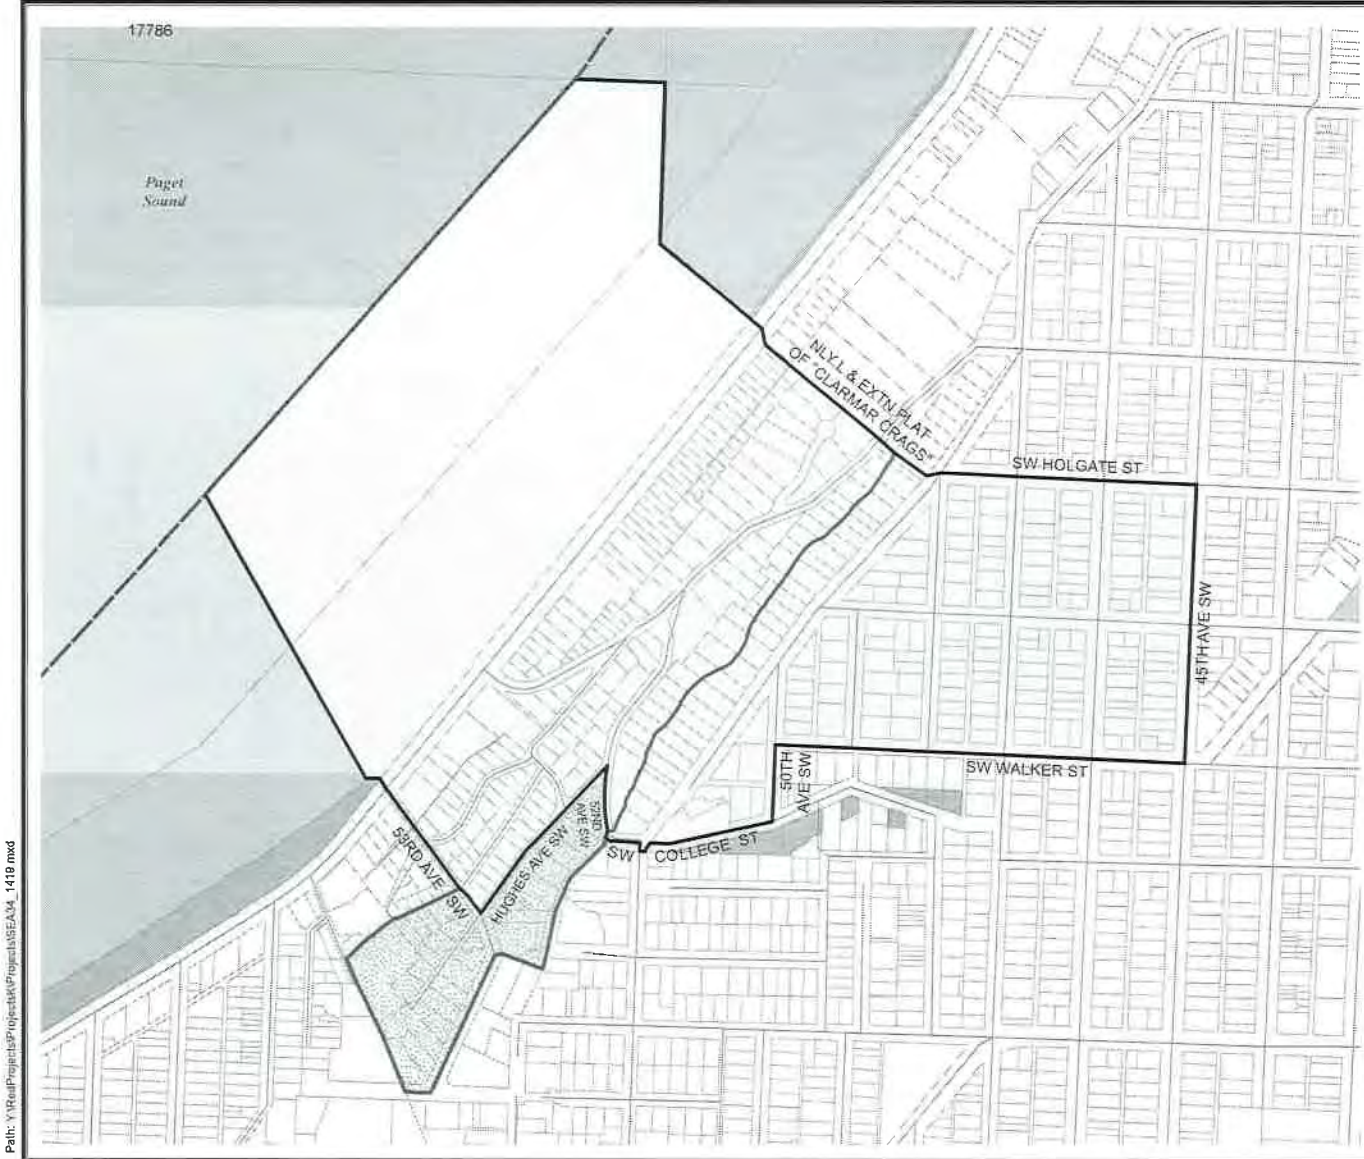

14.

2014 Precinct Alterations

Code	Precinct Name	LG	CG	CC
1419	SEA 34-1419	34	7	8
1419	SEA 34-1419	34	7	8
1417	SEA 34-1417*	34	7	8

Legend

- Legislative District Boundaries
- Congressional District Boundaries
- Council District Boundaries
- New Precinct
- Old Precinct(s)

Census Tract:	S-T-R:
Tract 009800	11-24-03