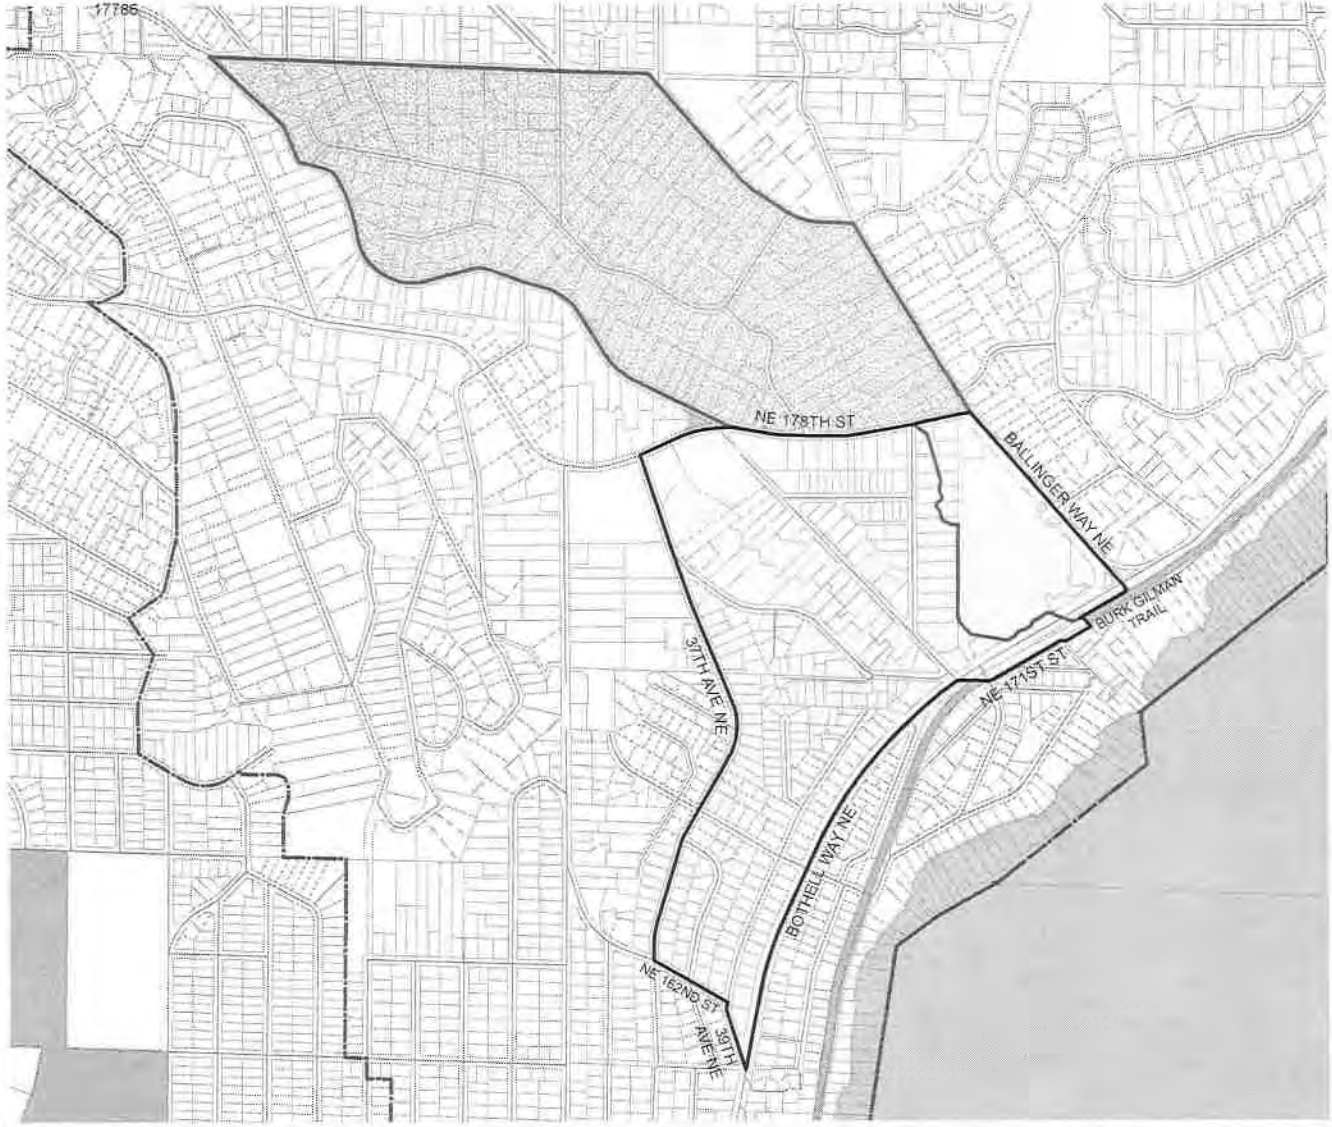

2014 Precinct Alterations

Code	Precinct Name	LG	CG	CC
1056	LFP 46-1056	46	7	1
1056	LFP 46-1056	46	7	1
0654	LFP 46-0654	46	7	1

Legend

- Legislative District Boundaries
- Congressional District Boundaries
- Council District Boundaries
- New Precinct
- Old Precinct(s)

Census Tract:	S-T-R:
Tract 021400	10-26-04