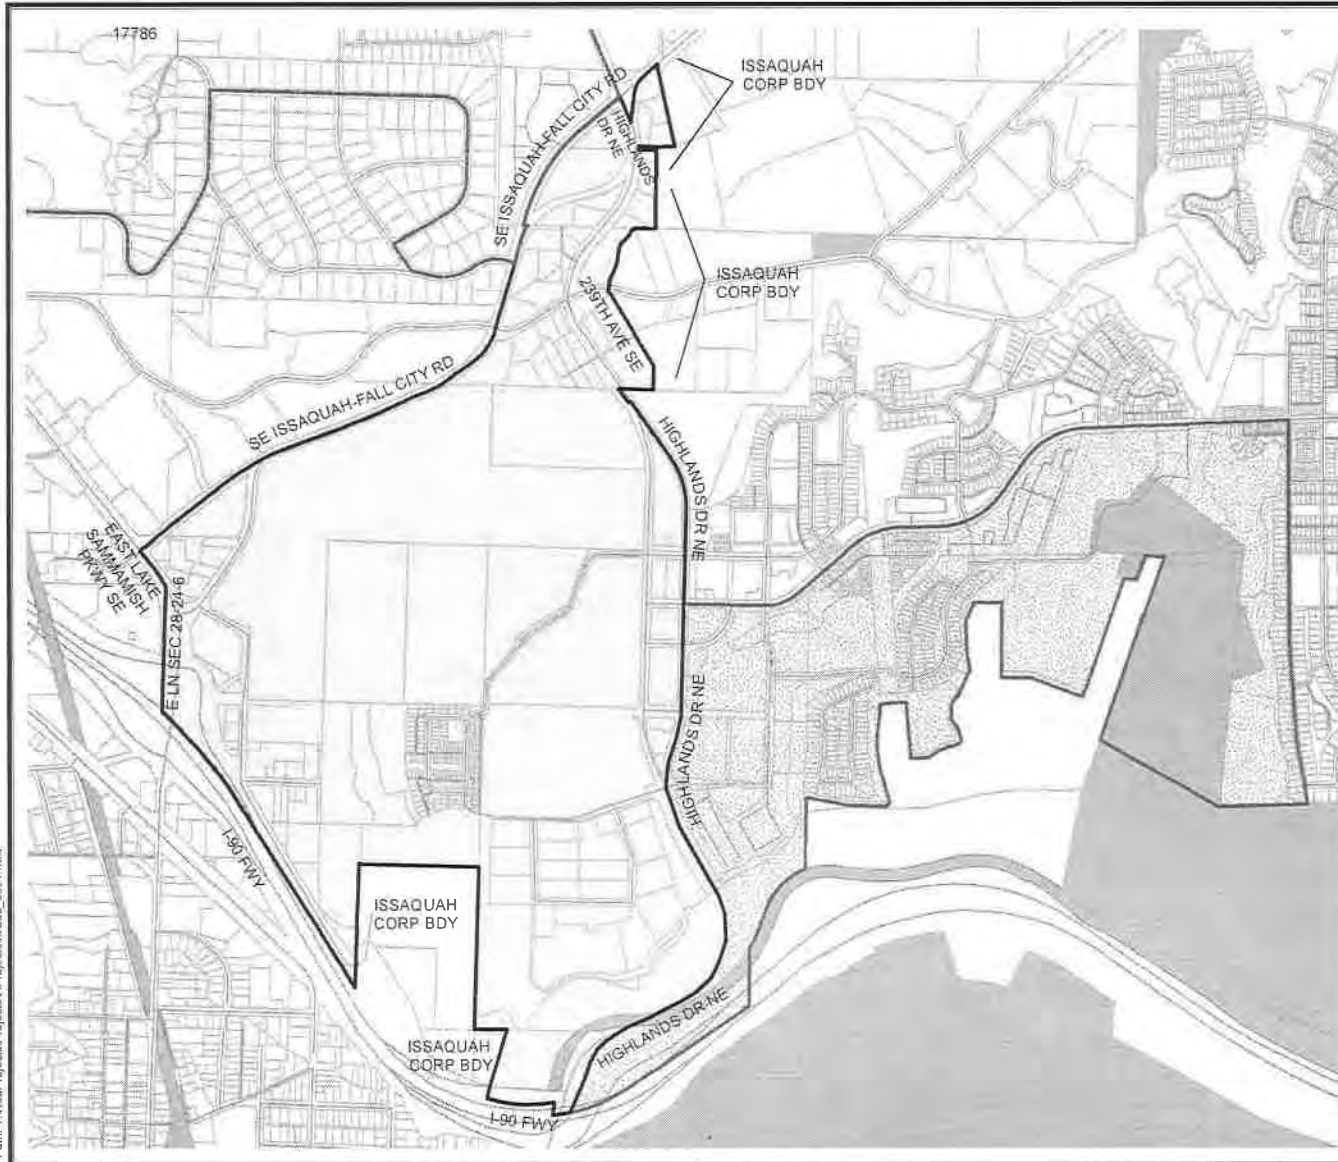

2014 Precinct Alterations

Code	Precinct Name	LG	CG	CC
3691	ISS 05-3691	5	8	3
3572	ISS 05-3572	5	8	3

Legend

- Legislative District Boundaries
- Congressional District Boundaries
- Council District Boundaries
- New Precinct
- Old Precinct(s)

Census Tract:	S-T-R:
Tract 032210	27-24-06