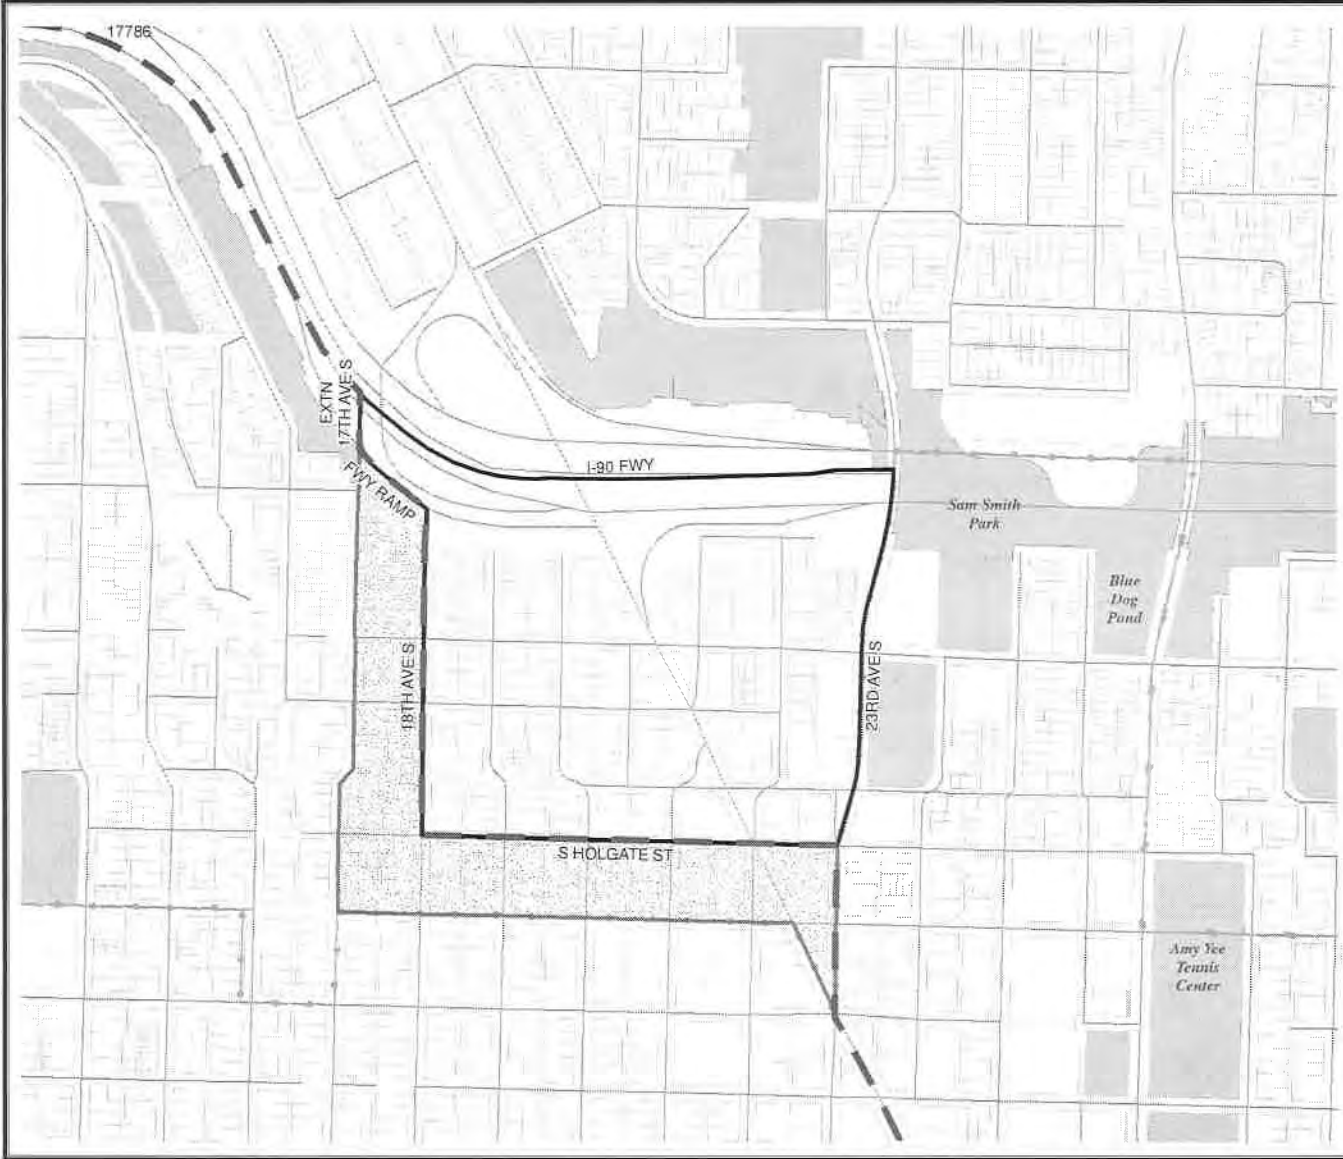

2014 Precinct Alterations

Seattle City Council Districts

Code	Precinct Name	LG	CG	CC
1853	SEA 37-1853	37	9	2
1853	SEA 37-1853	37	9	2

Legend

- Legislative District Boundaries
- Congressional District Boundaries
- Council District Boundaries
- Seattle City Council District Boundaries
- Seattle School Director District Boundaries
- New Precinct
- Old Precinct(s)

Census Tract:	S-T-R:
Tract 009400	09-24-04