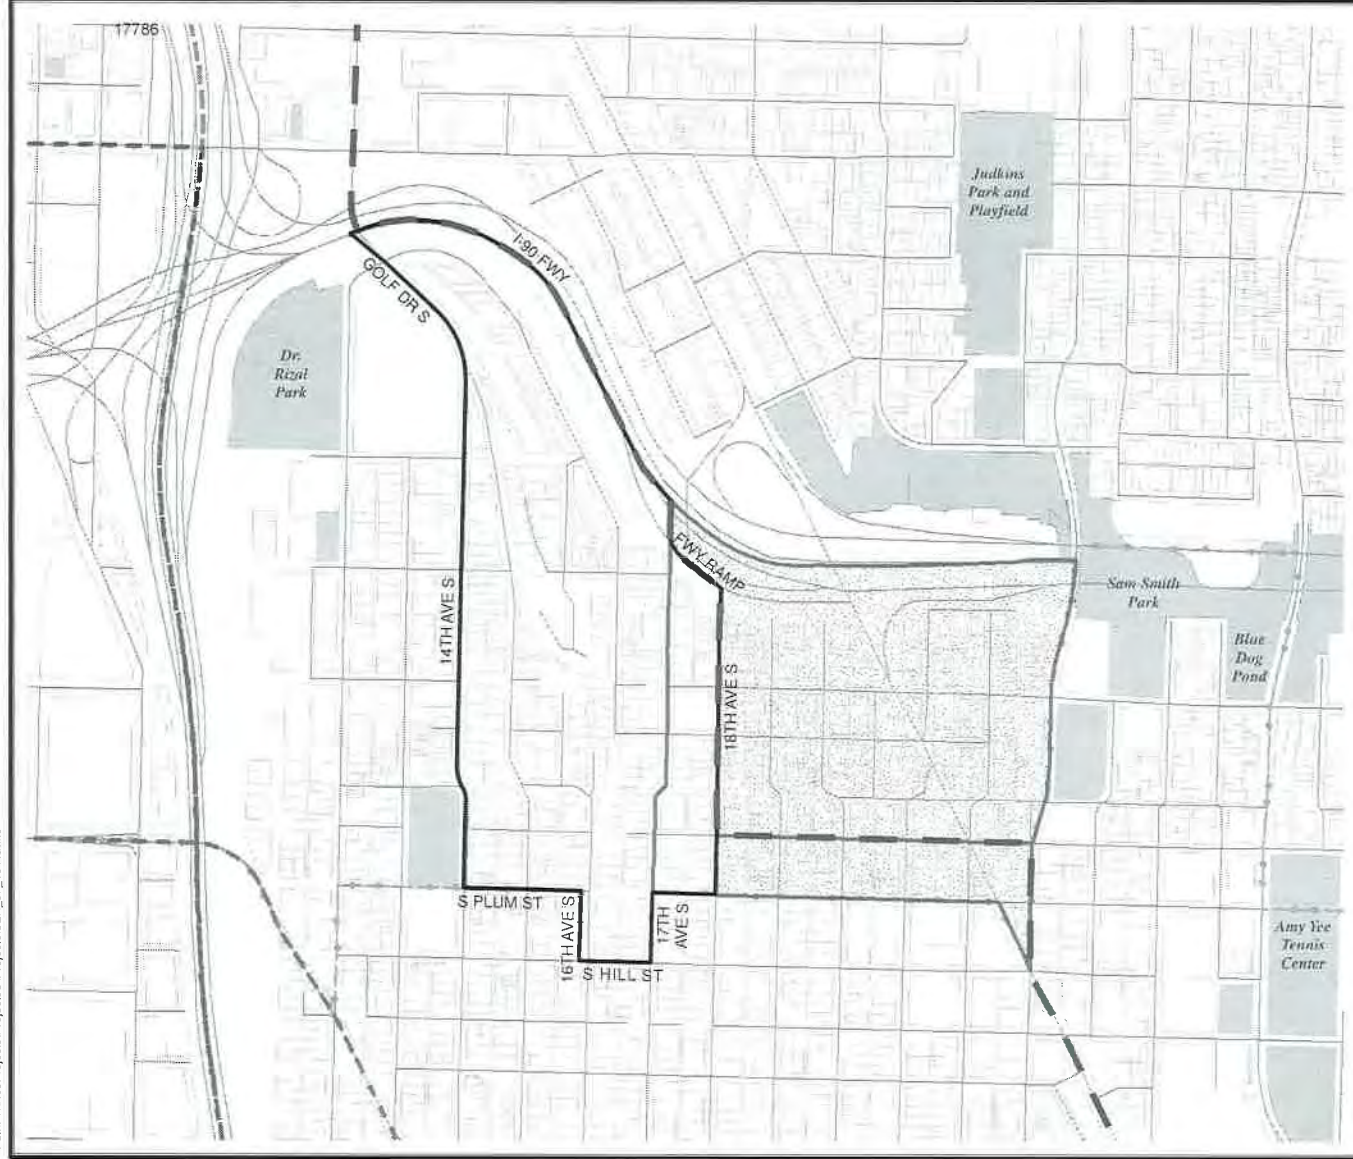

D.

2014 Precinct Alterations

Seattle City Council Districts

Code	Precinct Name	LG	CG	CC
1841	SEA 37-1841	37	9	2
1841	SEA 37-1841	37	9	2
1853	SEA 37-1853	37	9	2

Legend

- Legislative District Boundaries
- Congressional District Boundaries
- Council District Boundaries
- Seattle City Council District Boundaries
- Seattle School Director District Boundaries
- New Precinct
- Old Precinct(s)

Census Tract:	S-T-R:
Tract 009400	05-24-04