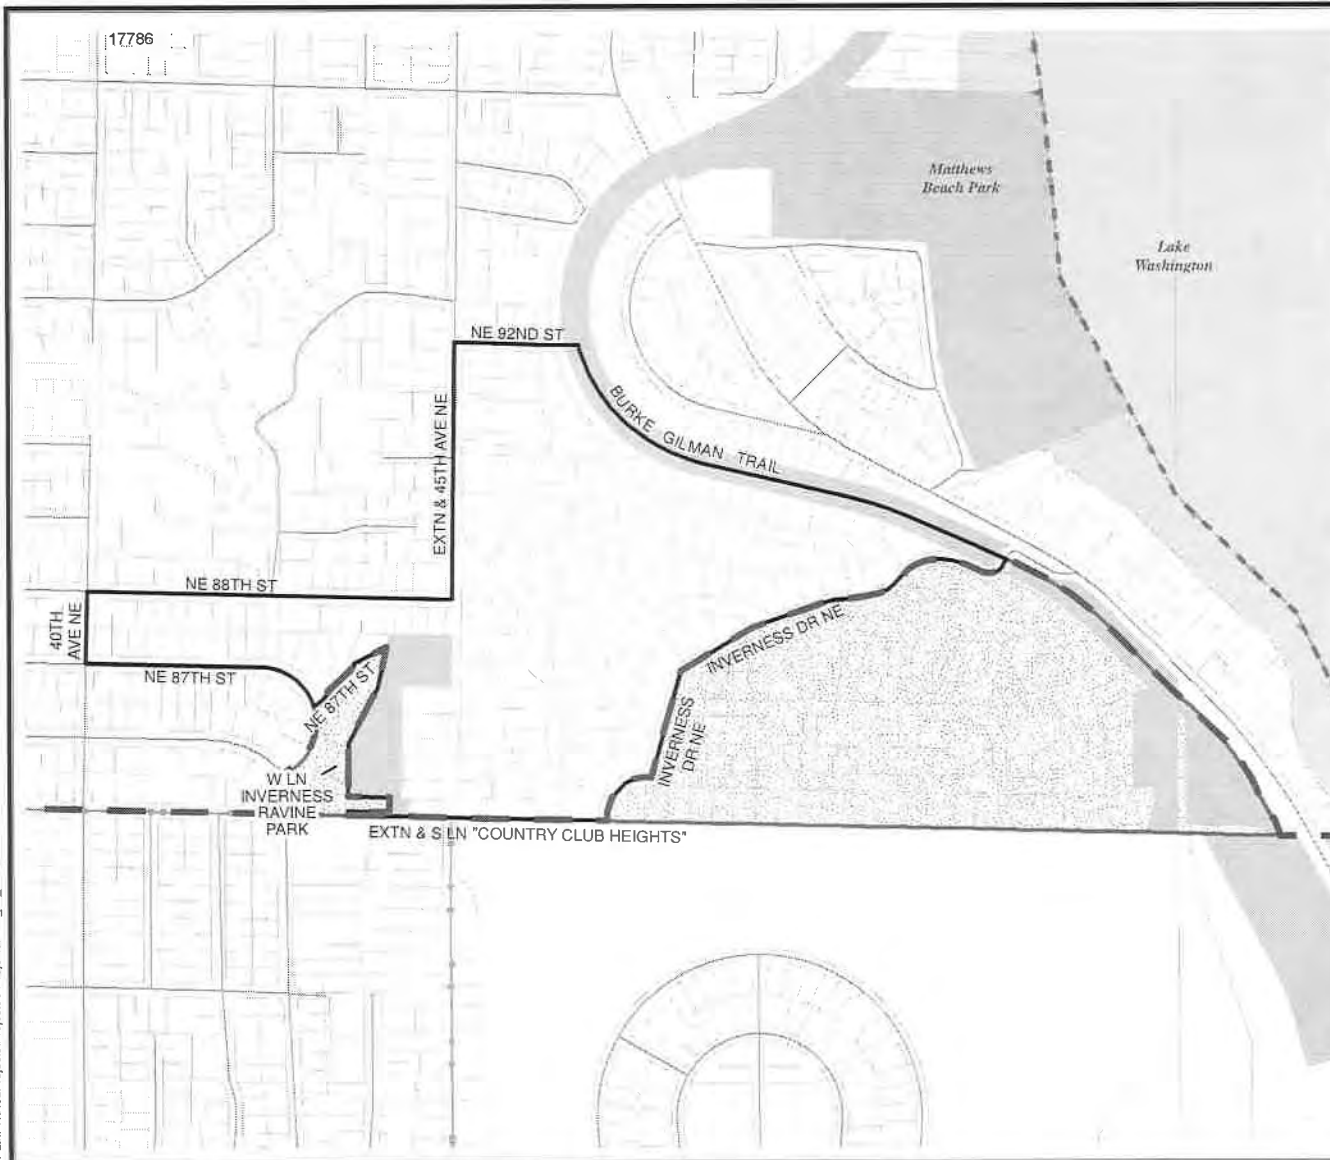

2014 Precinct Alterations

Seattle City Council Districts

Code	Precinct Name	LG	CG	CC
2378	SEA 46-2378	46	7	1
2378	SEA 46-2378	46	7	1

Legend

- Legislative District Boundaries
- Congressional District Boundaries
- Council District Boundaries
- Seattle City Council District Boundaries
- Seattle School Director District Boundaries
- New Precinct
- Old Precinct(s)

Census Tract:	S-T-R:
Tract 002200	34-26-04