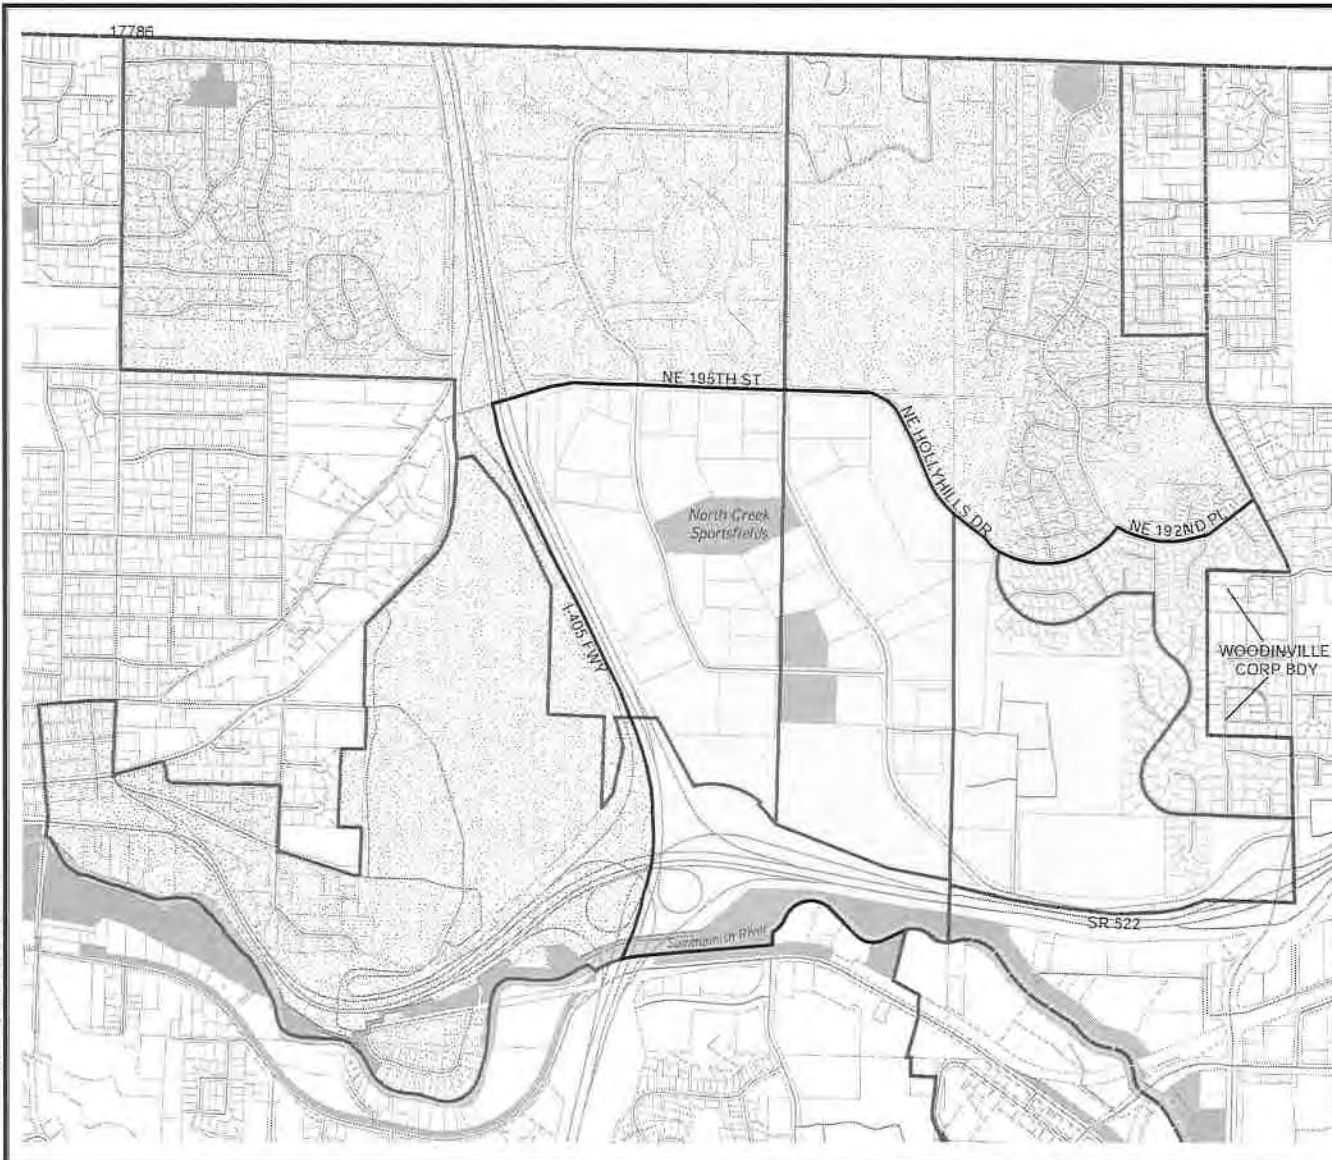

2014 Precinct Alterations

Code	Precinct Name	LG	CG	CC
2676	BOT 01-2676	1	1	1
3399	BOT 01-3399*	1	1	1
0257	BOT 01-0257	1	1	1
0259	BOT 01-0259	1	1	1
2473	BOT 01-2473	1	1	1
2676	BOT 01-2676	1	1	1

Legend

- Legislative District Boundaries
- Congressional District Boundaries
- Council District Boundaries
- New Precinct
- Old Precinct(s)

Census Tract:	S-T-R:
Tract 021802	04-26-05