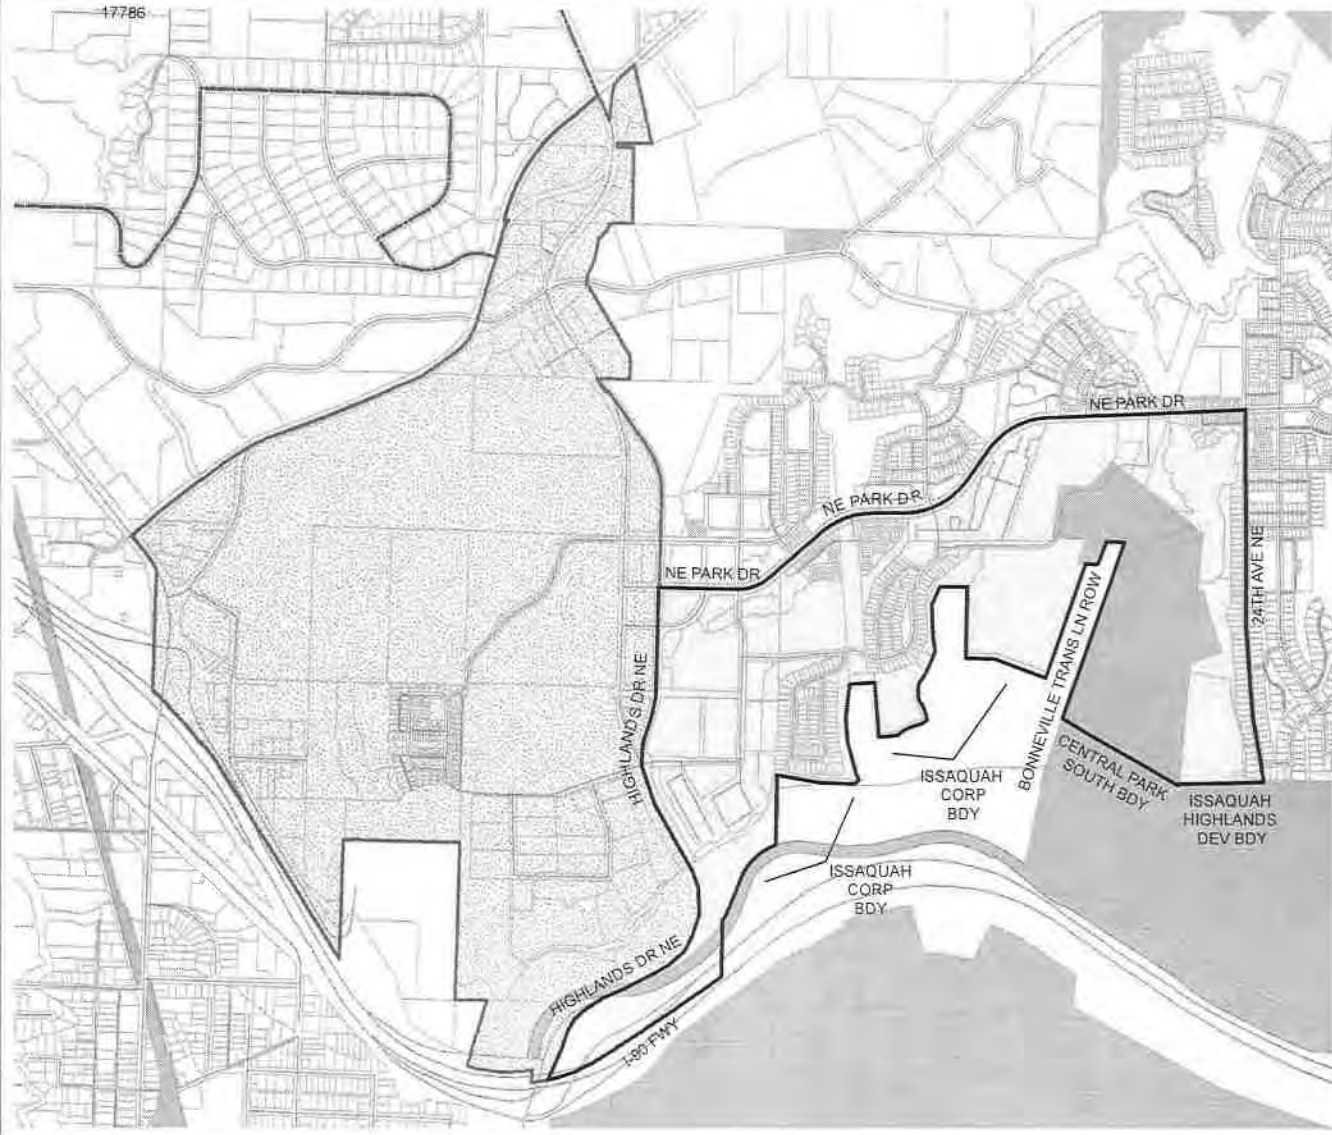

17786

2014 Precinct Alterations

Code	Precinct Name	LG	CG	CC
3572	ISS 05-3572	5	8	3
3572	ISS 05-3572	5	8	3

Legend

- Legislative District Boundaries
- Congressional District Boundaries
- Council District Boundaries
- New Precinct
- Old Precinct(s)

Census Tract:	S-T-R:
Tract 007200	26-24-06