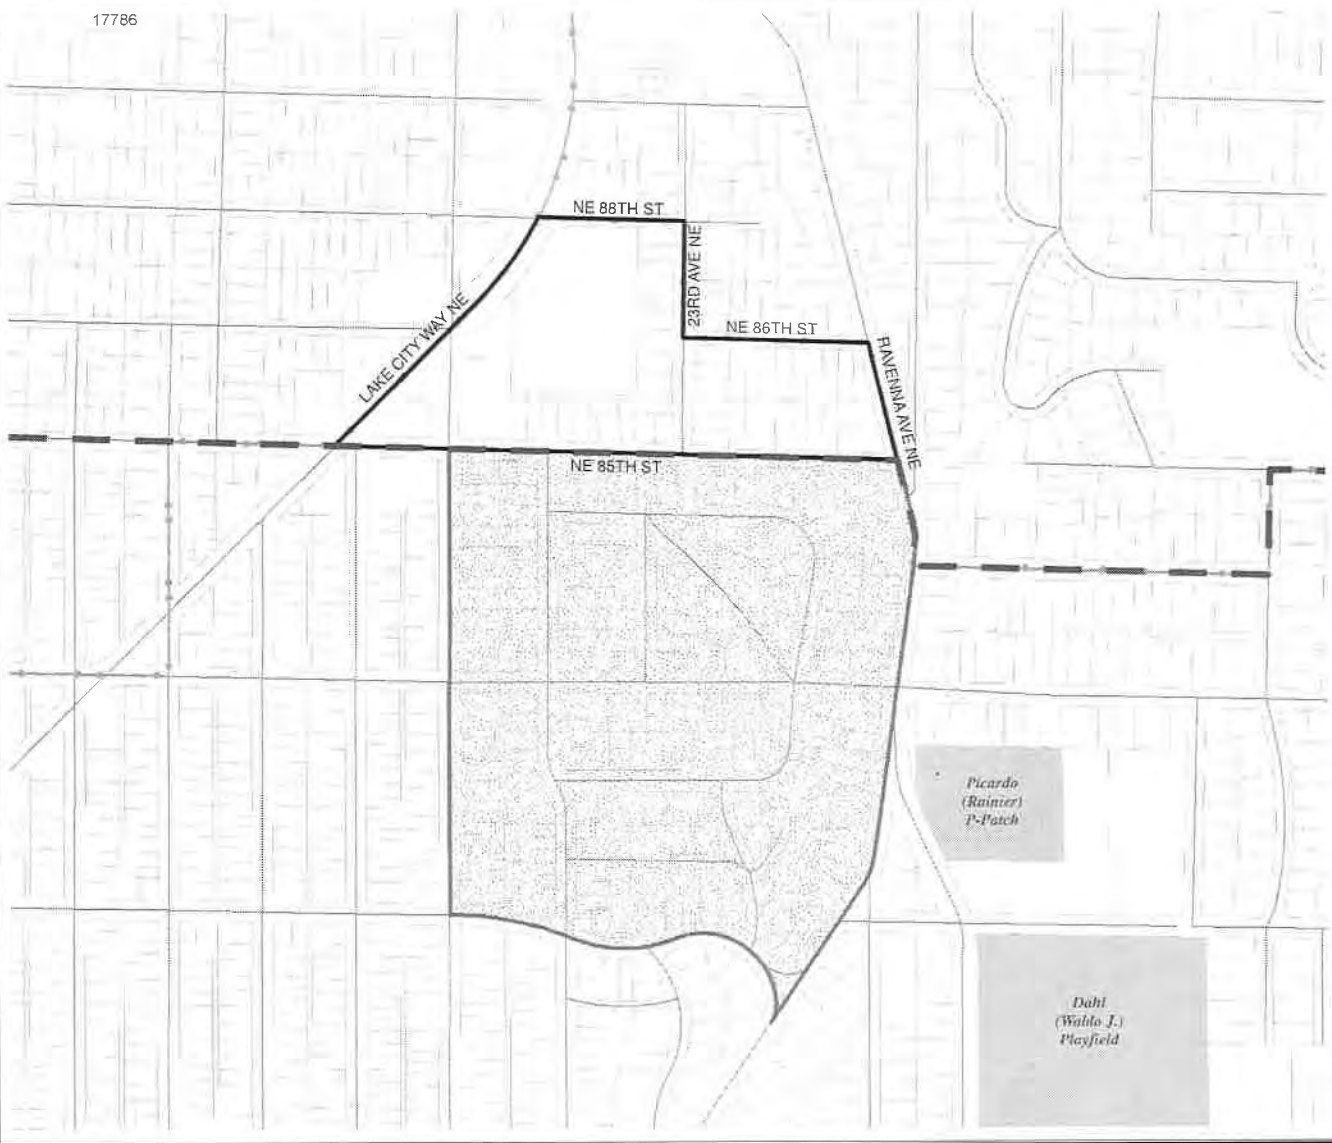

2014 Precinct Alterations

Seattle City Council Districts

Code	Precinct Name	LG	CG	CC
2275	SEA 46-2275	46	7	1
2275	SEA 46-2275	46	7	1

Legend

- Legislative District Boundaries
- Congressional District Boundaries
- Council District Boundaries
- Seattle City Council District Boundaries
- Seattle School Director District Boundaries
- New Precinct
- Old Precinct(s)

Census Tract:	S-T-R:
Tract 002100	33-26-04