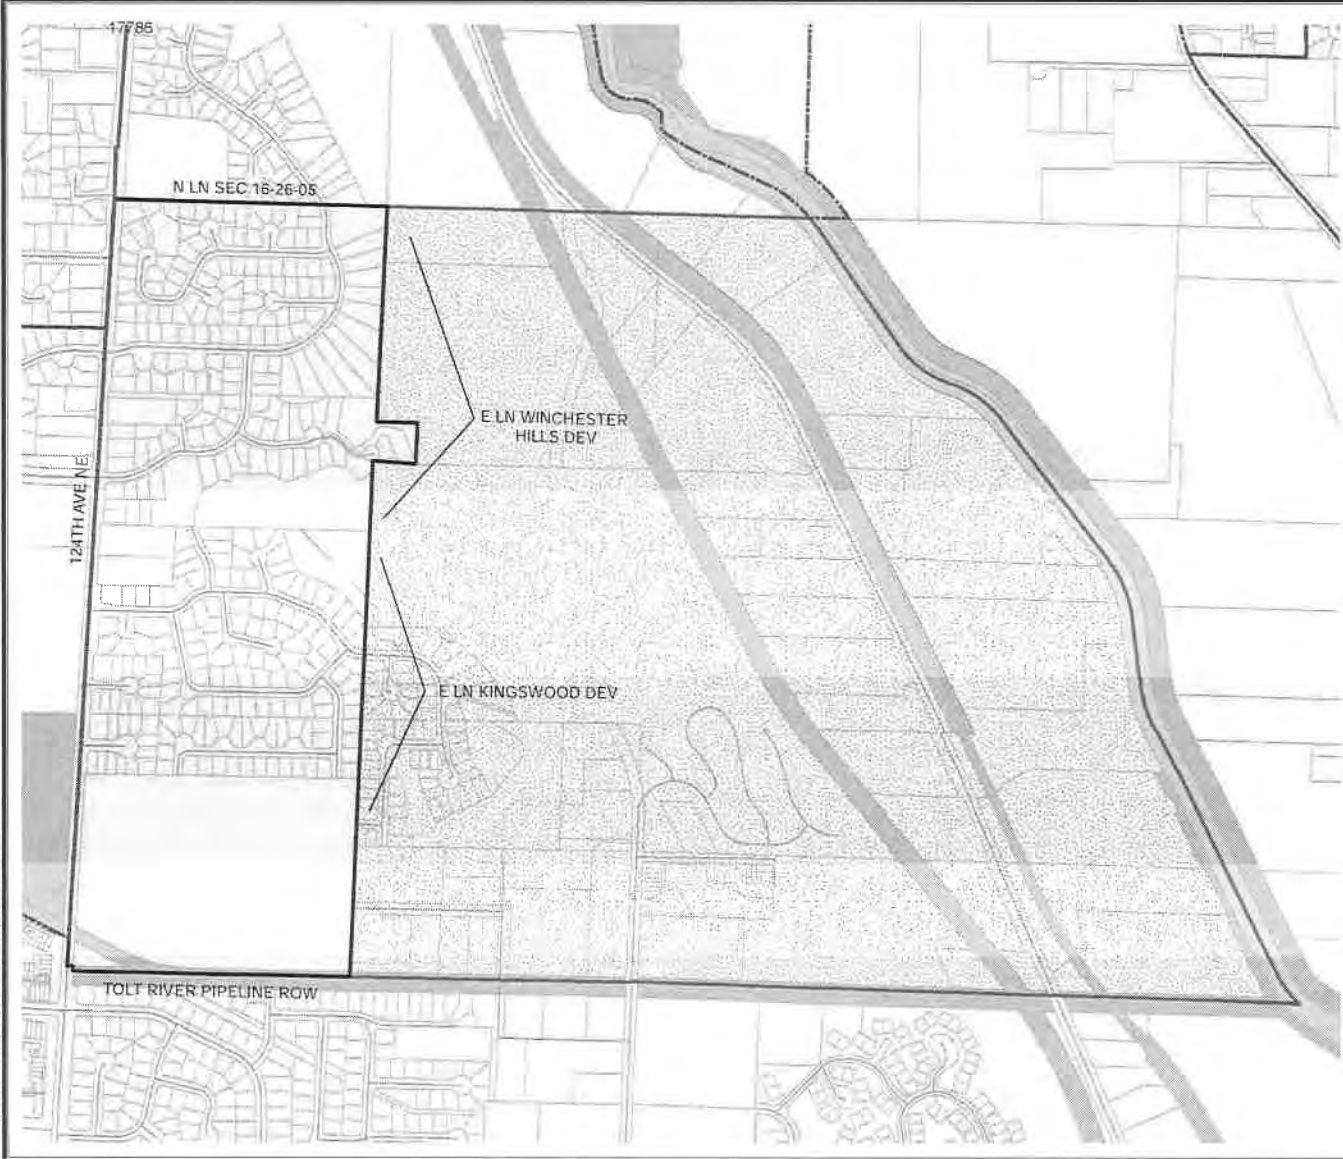

2014 Precinct Alterations

Code	Precinct Name	LG	CG	CC
3270	WOD 45-3270	45	1	6
3270	WOD 45-3270	45	1	6

Legend

- Legislative District Boundaries
- Congressional District Boundaries
- Council District Boundaries
- New Precinct
- Old Precinct(s)

Census Tract:	S-T-R:
Tract 021906	16-26-05