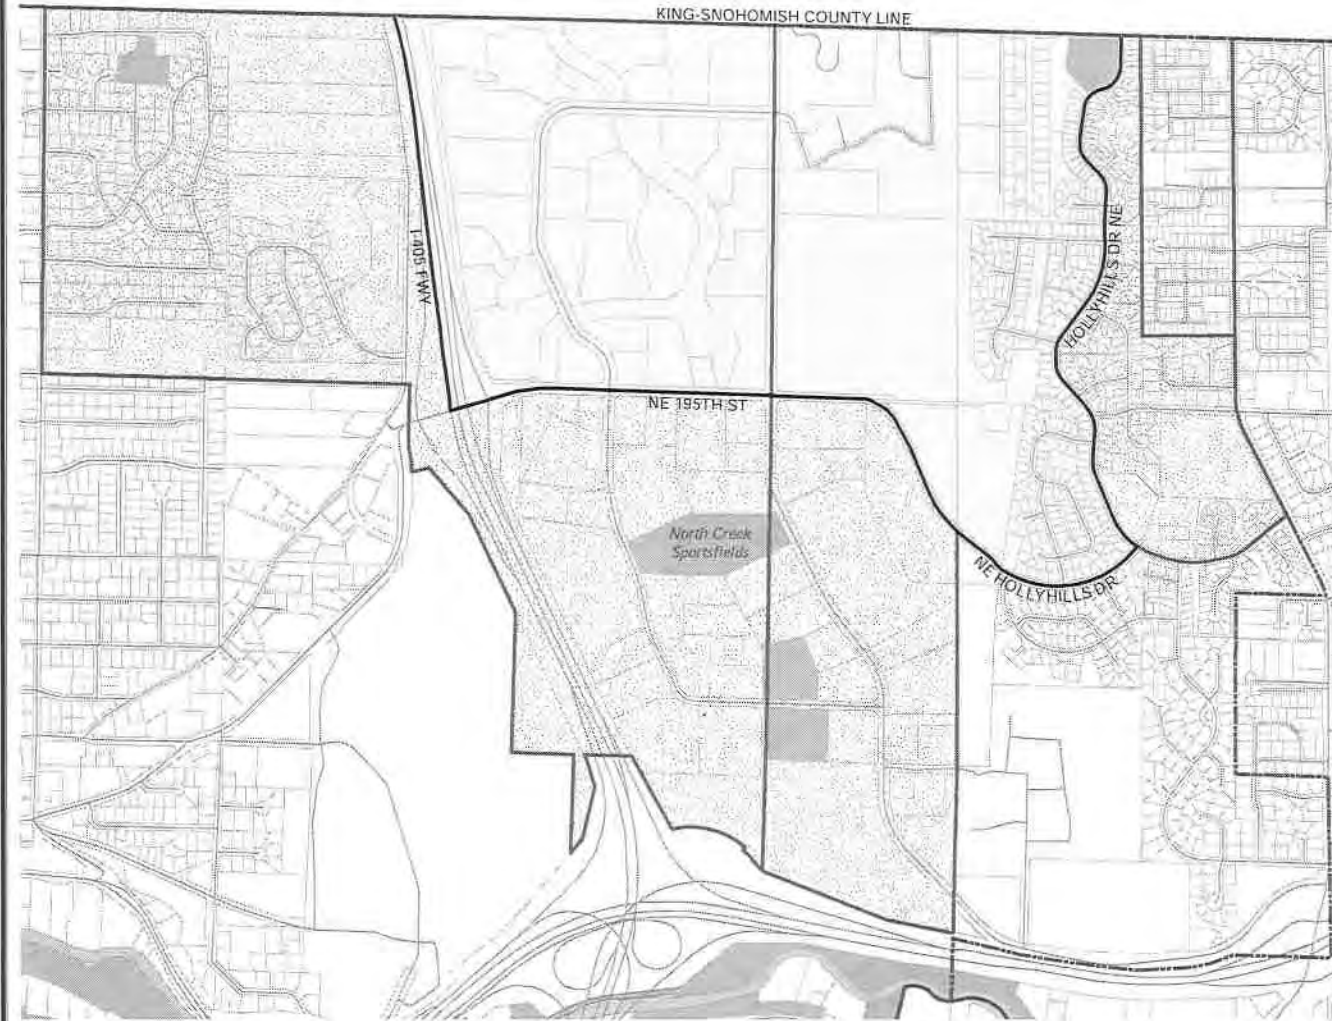

2014 Precinct Alterations

Code	Precinct Name	LG	CG	CC
2473	BOT 01-2473	1	1	1
0257	BOT 01-0257	1	1	1
2473	BOT 01-2473	1	1	1

Legend

- Legislative District Boundaries
- Congressional District Boundaries
- Council District Boundaries
- New Precinct
- Old Precinct(s)

Census Tract:	S-T-R:
Tract 021802	04-26-05