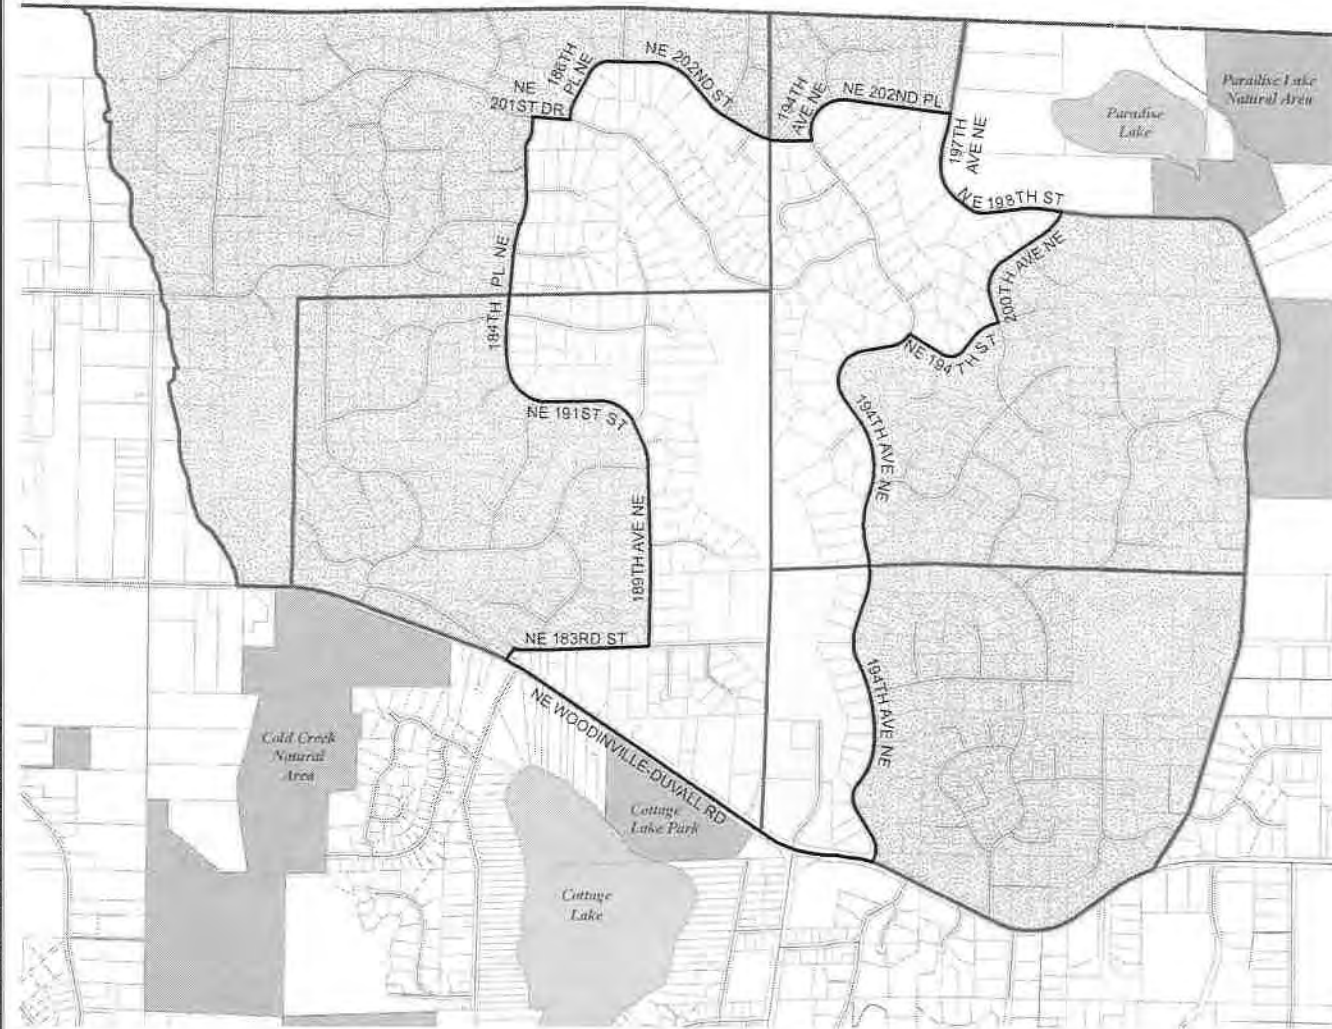

2014 Precinct Alterations

Code	Precinct Name	LG	CG	CC
2493	REINTREE	45	1	3
2493	REINTREE	45	1	3
0834	ELSOM	45	1	3
2594	NAPOLEON	45	1	3
2725	CORWIN	45	1	3

Legend

- Legislative District Boundaries
- Congressional District Boundaries
- Council District Boundaries
- New Precinct
- Old Precinct(s)

Census Tract:	S-T-R:
Tract 032307	06-26-06