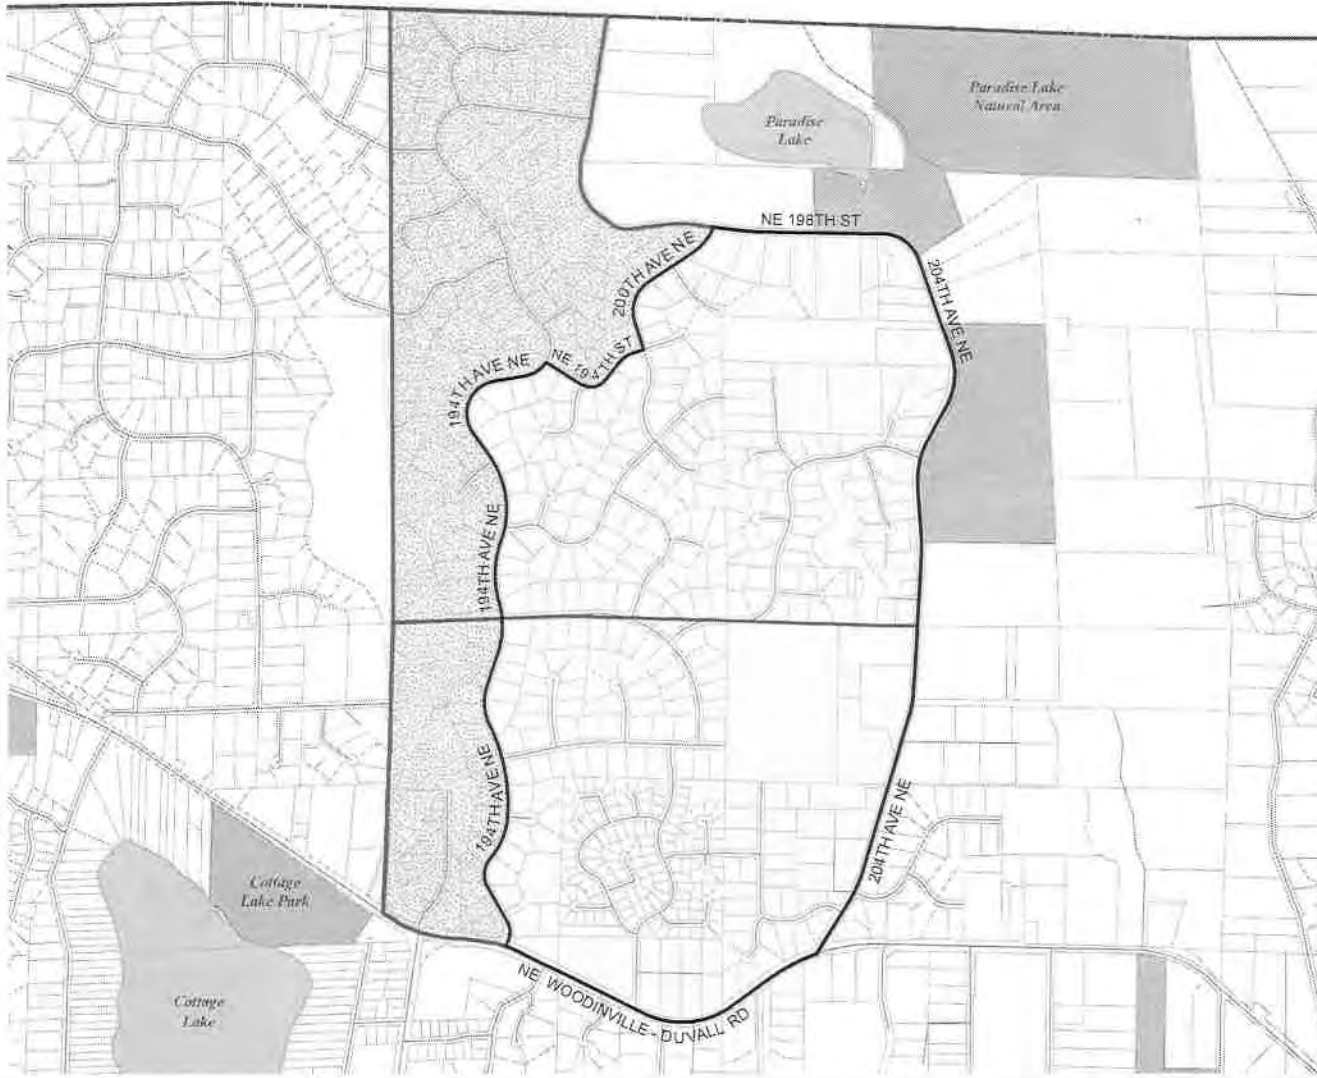

2014 Precinct Alterations

Code	Precinct Name	LG	CG	CC
2725	CORWIN	45	1	3
2725	CORWIN	45	1	3
2493	REINTREE	45	1	3

Legend

- Legislative District Boundaries
- Congressional District Boundaries
- Council District Boundaries
- New Precinct
- Old Precinct(s)

Census Tract:	S-T-R:
Tract 032307	08-26-06