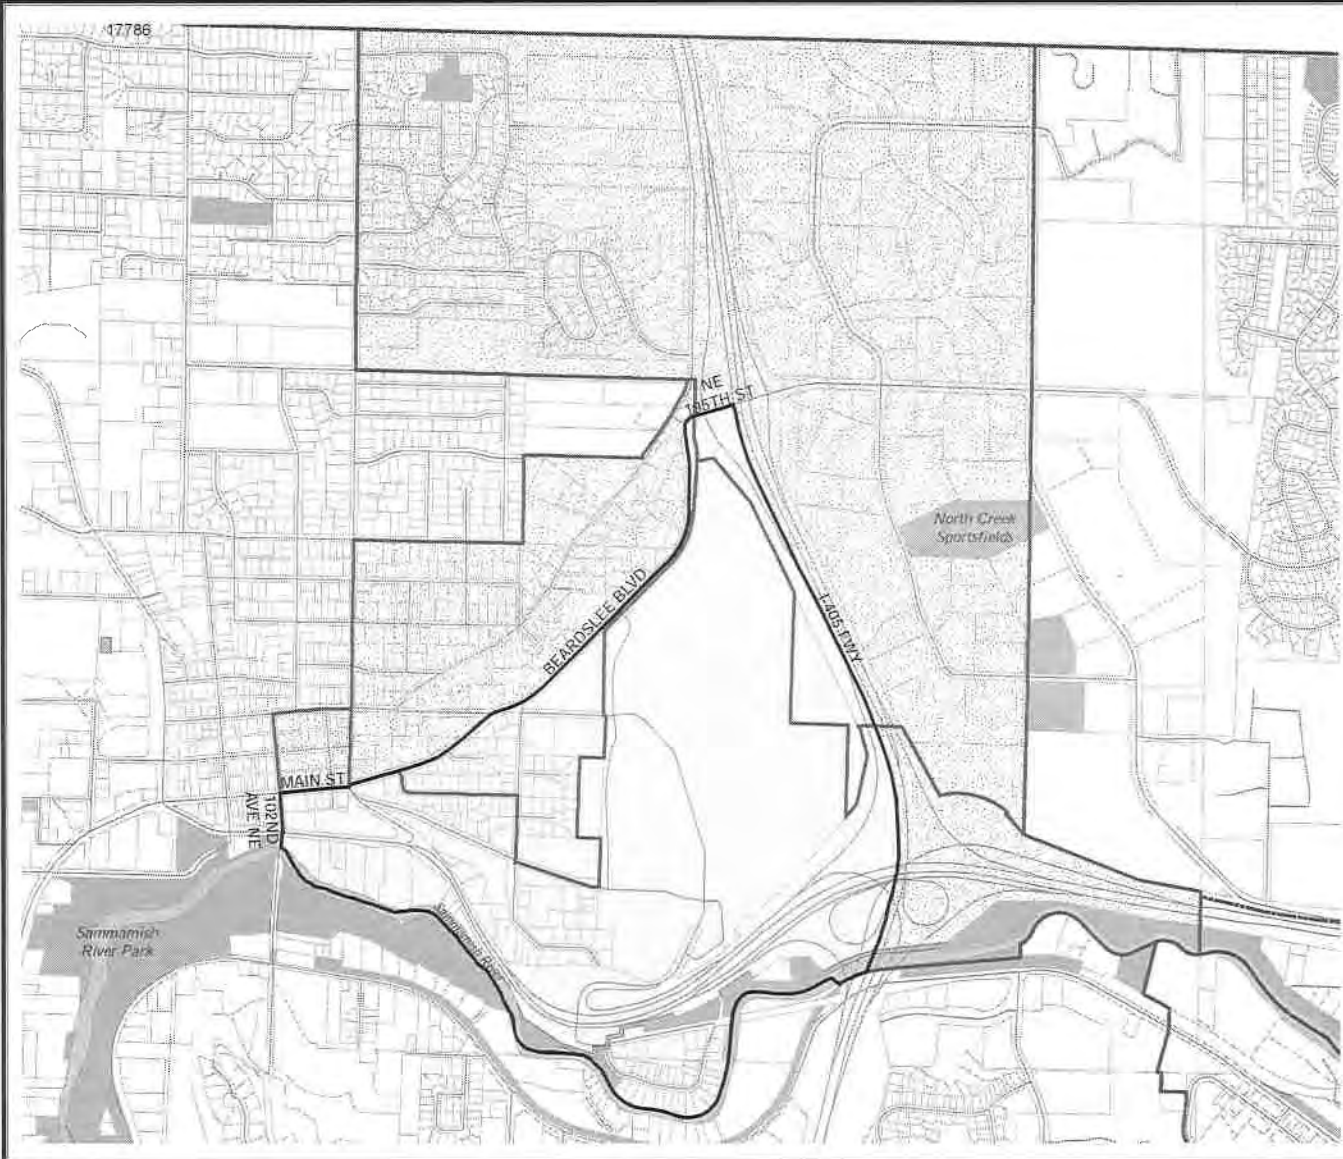

2014 Precinct Alterations

Code	Precinct Name	LG	CG	CC
0259	BOT 01-0259	1	1	1
0255	BOT 01-0255	1	1	1
0257	BOT 01-0257	1	1	1
0259	BOT 01-0259	1	1	1

Legend

- Legislative District Boundaries
- Congressional District Boundaries
- Council District Boundaries
- New Precinct
- Old Precinct(s)

Census Tract:	S-T-R:
Tract 021804	08-26-05