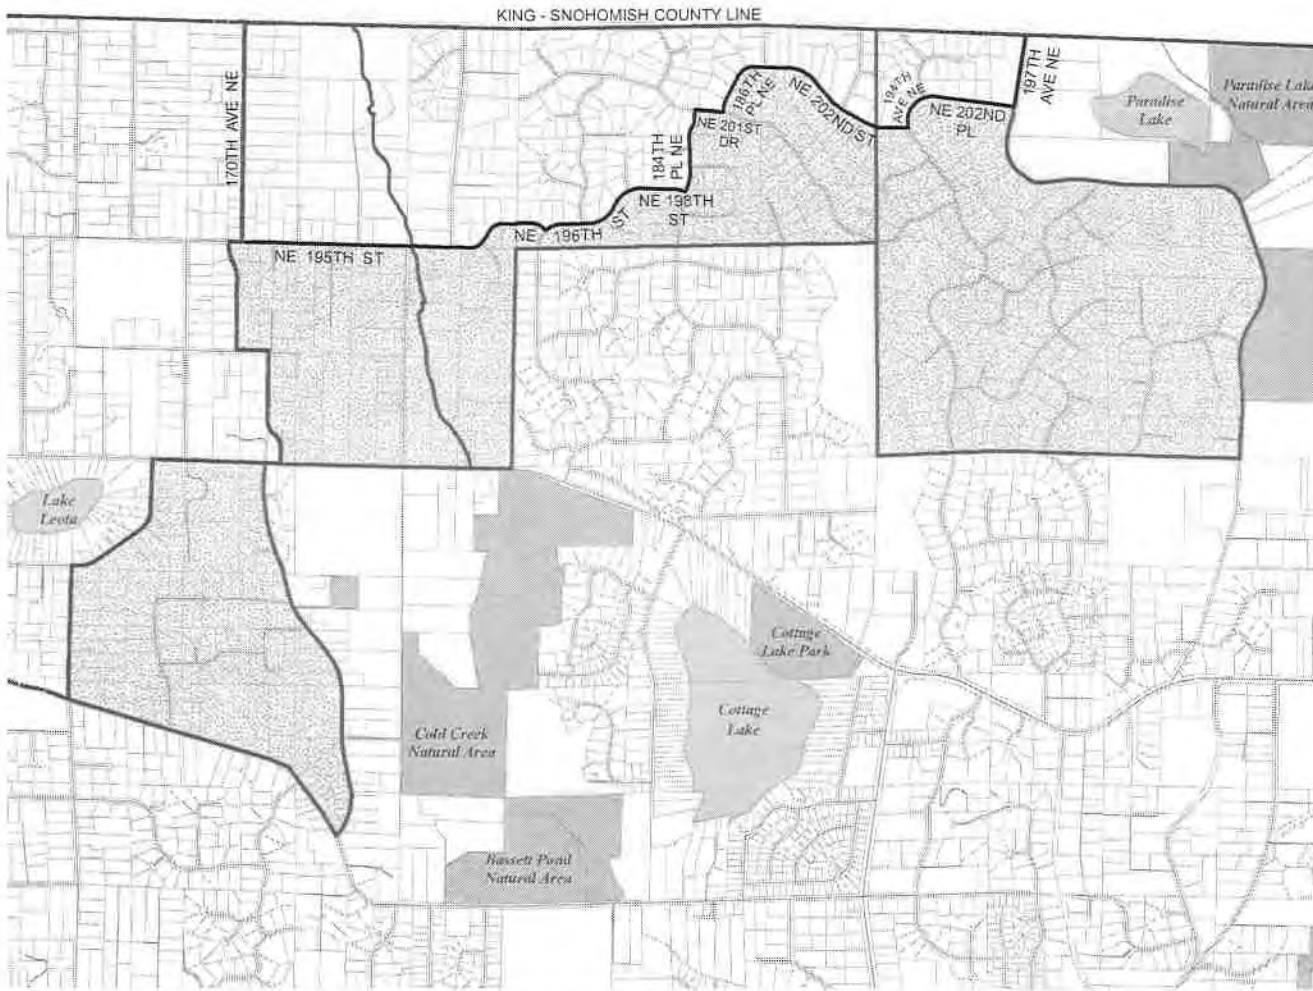

2014 Precinct Alterations

Code	Precinct Name	LG	CG	CC
2594	NAPOLEON	45	1	3
2594	NAPOLEON	45	1	3
2487	LAKE LEOTA	45	1	3
2493	REINTREE	45	1	3

Legend

- Legislative District Boundaries
- Congressional District Boundaries
- Council District Boundaries
- New Precinct
- Old Precinct(s)

Census Tract:	S-T-R:
Tract 032307	06-26-06