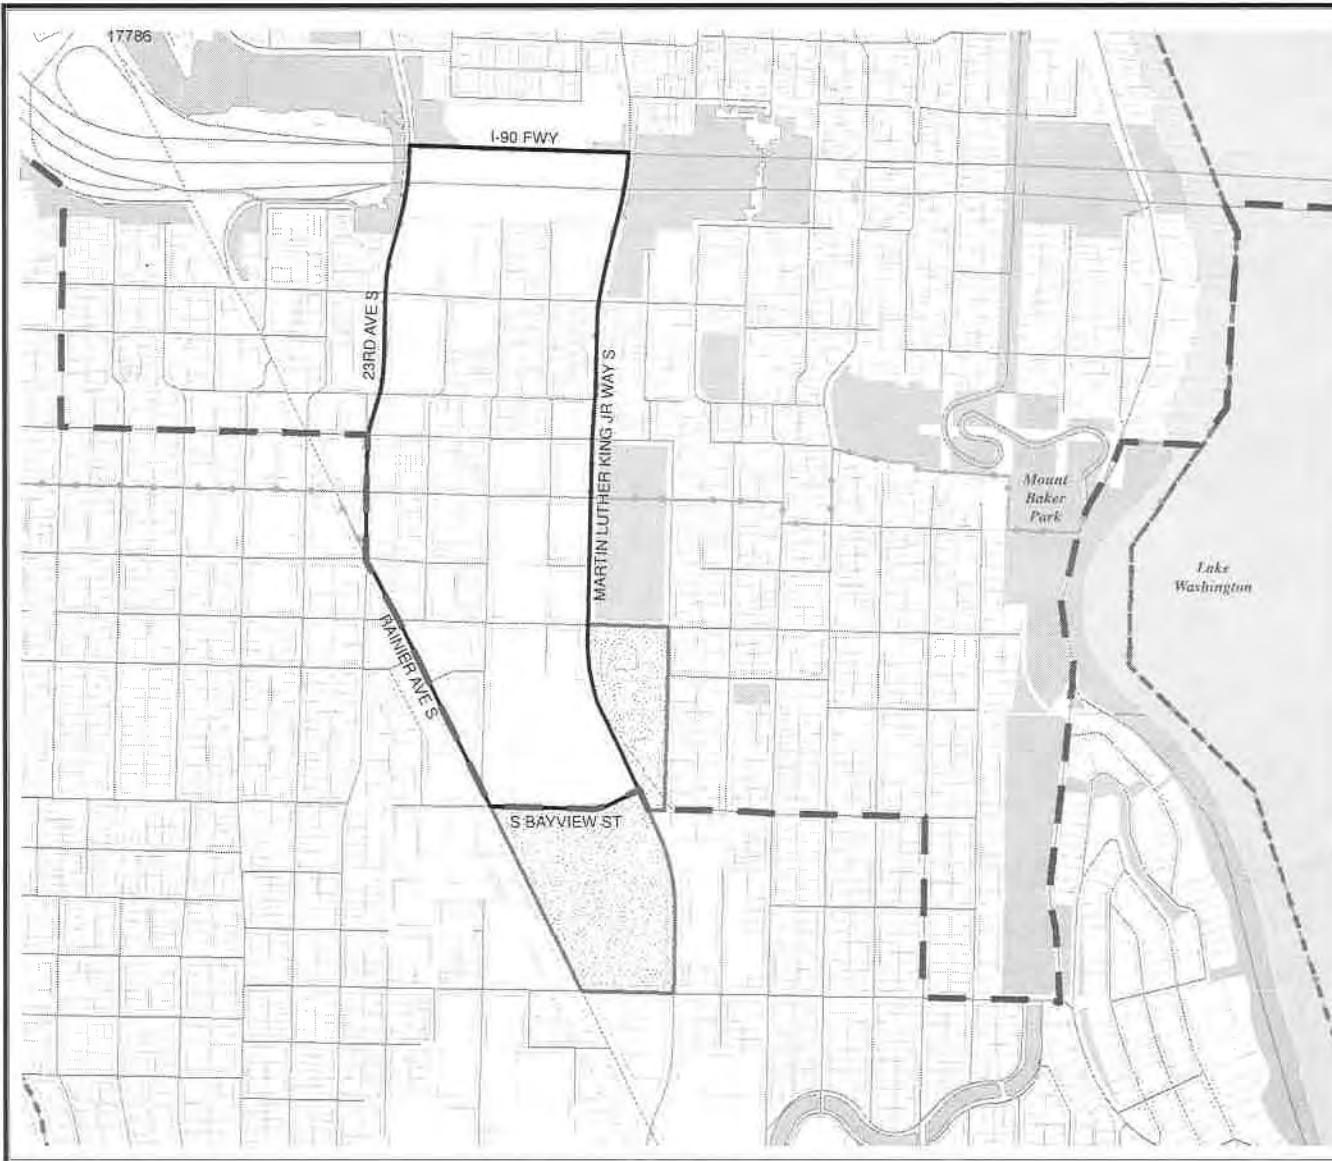

2014 Precinct Alterations

Seattle City Council Districts

Code	Precinct Name	LG	CG	CC
1854	SEA 37-1854	37	9	2
1854	SEA 37-1854	37	9	2

Legend

- Legislative District Boundaries
- Congressional District Boundaries
- Council District Boundaries
- Seattle City Council District Boundaries
- Seattle School Director District Boundaries
- New Precinct
- Old Precinct(s)

Census Tract:	S-T-R:
Tract 009500	09-24-04